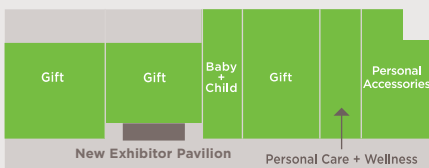

AISLES 5000-8700

LIFESTYLE
AUGUST 20 - 23

Gift
Baby + Child
Personal Care + Wellness
Personal Accessories

New Exhibitor Pavilion