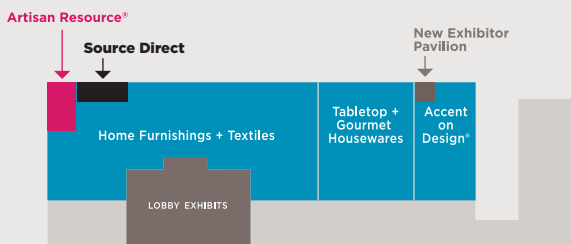

LEVEL

4

(RIVER PAVILION) AISLES 100-600

HANDMADE

February 4 - 7, 2017

Handmade® Global Design

LEVEL

3

AISLES 1000-4200

HOME

February 5 - 8, 2017

Home Furnishings + Textiles
Tabletop + Gourmet Housewares
Accent On Design®

New Exhibitor Pavilion

ARTISAN RESOURCE®

February 5 - 8, 2017

SourceDirect | FEB 5 - 8

LEVEL

2

(JAVITS NORTH) AISLES 9000-9500

HANDMADE

February 4 - 7, 2017

Handmade® Designer Maker

LEVEL

1